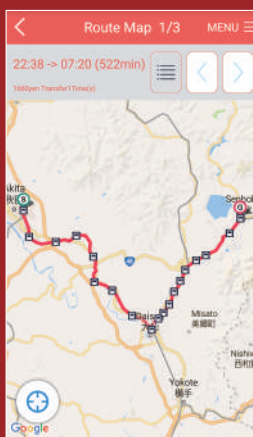

Facilities

Facilities

You can search facility guide from area, categories and keywords.

It is convenient with route guide function by walking and route bus.

Sightseeing Route
Information

Recommended Sightseeing Route

Provide a recommended course for Akita Travel! The itinerary of the day will be completed just choose your favorite course, day trip course or accommodation course !

Recommendation!!

Route Search

- ◎ You can search the route to the destination using public transportation.
- ◎ You can check the required time and fee to the destination.
- ◎ You can check the route on the map.
- ◎ You can easily search from your current location by GPS.
- ◎ You can set the time you like and search.
- ◎ Touch the map, and you can search any destinations from any starting spots you like.