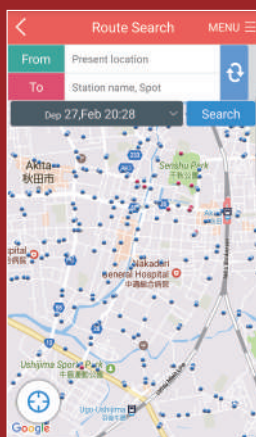

FREE
DOWNLOAD

Show you to
any tourist spots
where you want to go.

Full of useful information !!

Events

Event Information

You will get the seasonal events and information. You can check it easily from the calendar. It will also show you directions to the event venue.

Facilities

Facilities

You can search facility guide from area, categories and keywords.

It is convenient with route guide function by walking and route bus.

Sightseeing Route
Information

Recommended Sightseeing Route

Provide a recommended course for Akita Travel! The itinerary of the day will be completed just choose your favorite course, day trip course or accommodation course !

Recommendation!!

Route Search

- ◎ You can search the route to the destination using public transportation.
- ◎ You can check the required time and fee to the destination.
- ◎ You can check the route on the map.
- ◎ You can easily search from your current location by GPS.
- ◎ You can set the time you like and search.
- ◎ Touch the map, and you can search any destinations from any starting spots you like.

How to download

App Store or Google Play

Akita's NAVI

Search

Scan QR code to download

QR code
For iPhone

QR code
For Android

Contact us