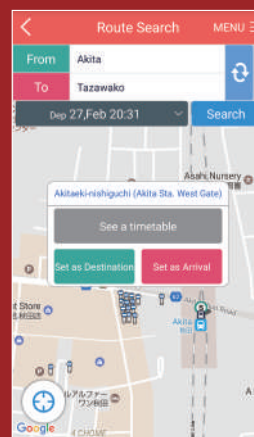

FREE
DOWNLOAD

Show you to
any tourist spots
where you want to go.

Full of useful information !!

Events

Event Information

You will get the seasonal events and information. You can check it easily from the calendar. It will also show you directions to the event venue.

Facilities

Facilities

You can search facility guide from area, categories and keywords.

It is convenient with route guide function by walking and route bus.

Sightseeing Route
Information

Recommended Sightseeing Route

Provide a recommended course for Akita Travel! The itinerary of the day will be completed just choose your favorite course, day trip course or accommodation course !

Recommendation!!

Route Search

- ◎ You can search the route to the destination using public transportation.
- ◎ You can check the required time and fee to the destination.
- ◎ You can check the route on the map.
- ◎ You can easily search from your current location by GPS.
- ◎ You can set the time you like and search.
- ◎ Touch the map, and you can search any destinations from any starting spots you like.

How to download

App Store or Google Play

Akita's NAVI

Search

Scan QR code to download

QR code
For iPhone

QR code
For Android

Contact us